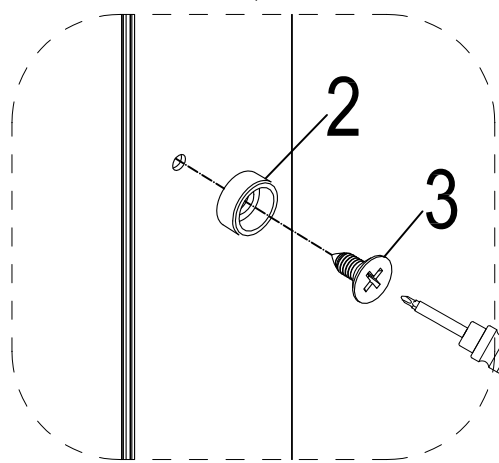

*Aqua i*  
Shower Enclosures

Ø6mm

Ø2.8mm

1

X1

2

X3

3

Ø6mm

Ø2.8mm

2

X3

3

ST3.5X10

X3

4