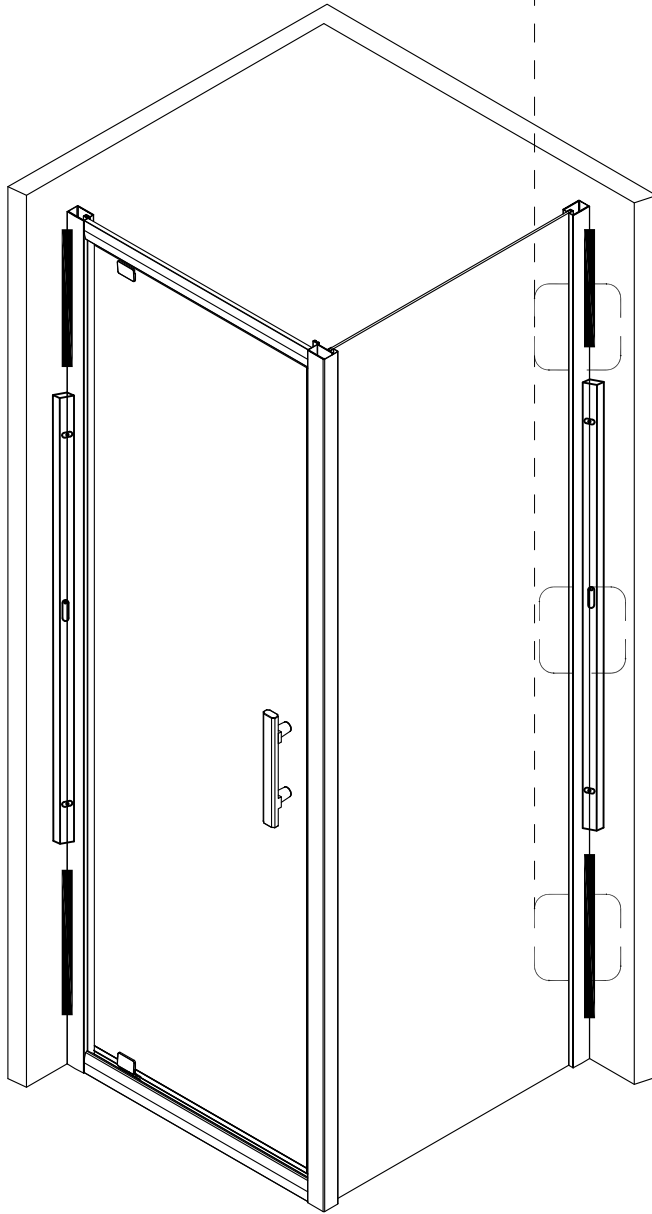

*Aqua i*  
Shower Enclosures

Ø6mm

Ø2.8mm

1

X1

2

X3

3

ST3.5X10

X3

4

X1

4

3

2

1

Ø6mm

Ø2.8mm

2

X3

3

ST3.5X10

X3

4