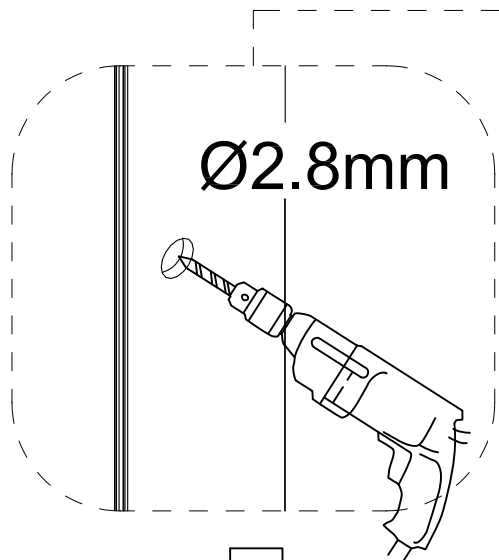

*Aqua i*  
Shower Enclosures

Ø6mm

Ø2.8mm

1

X1

2

X3

3

ST3.5X10

X3

4

X1

4

3

2

1

Ø6mm

Ø2.8mm

2

X3

3

ST3.5X10

X3

4