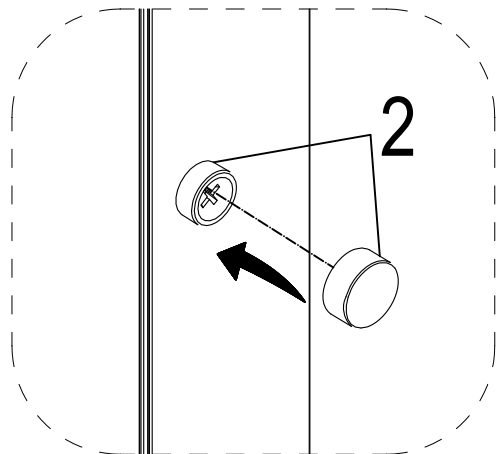

*Aqua i*  
Shower Enclosures

Ø6mm

Ø2.8mm

1

X1

2

X3

3

Ø6mm

Ø2.8mm

2

X3

3

ST3.5X10

X3

4