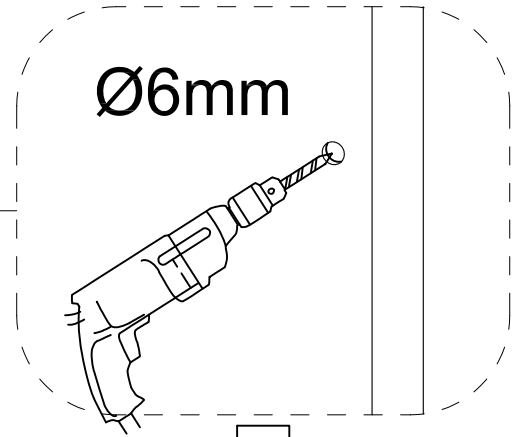

*Aqua i*  
Shower Enclosures

Ø6mm

Ø2.8mm

1

X1

2

X3

3

ST3.5X10

X3

4

X1

4

3

2

1

Ø6mm

Ø2.8mm

2

X3

3

ST3.5X10

X3

4