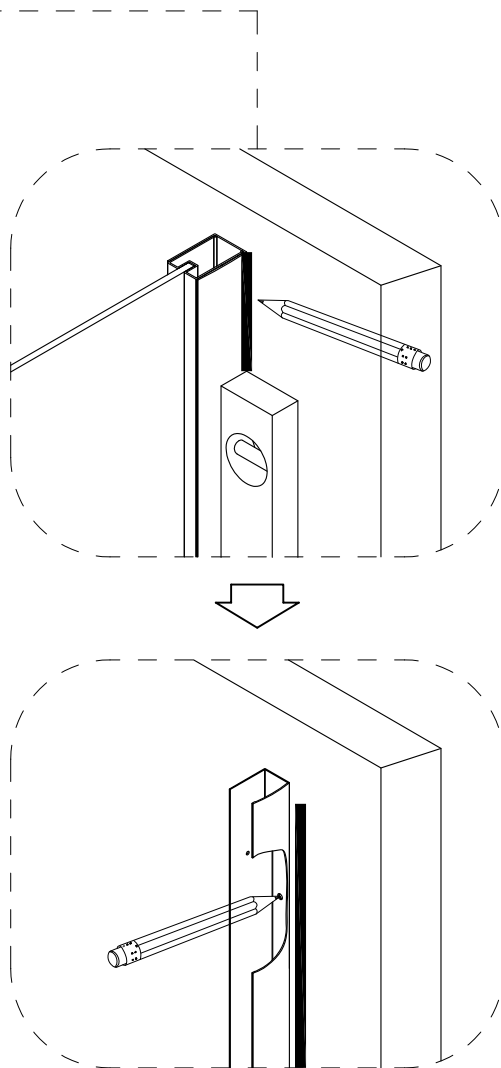

*Aqua i*  
Shower Enclosures

Ø6mm

Ø2.8mm

1

X1

2

X3

3

ST3.5X10

X3

4

X1

4

3

2

1

Ø6mm

Ø2.8mm

2

X3

3

ST3.5X10

X3

4