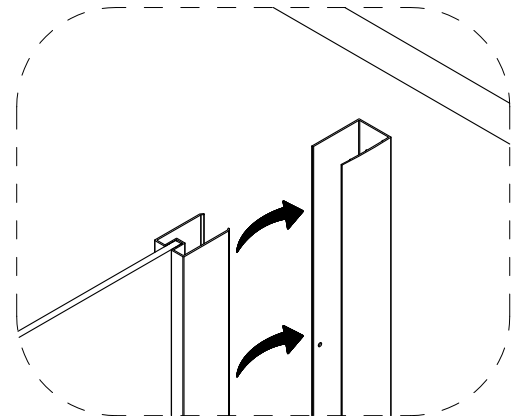

*Aqua i*  
Shower Enclosures

Ø6mm

Ø2.8mm

1

X1

2

X3

3

ST3.5X10

X3

4

X1

4

3

2

1

Ø6mm

Ø2.8mm

2

X3

3

ST3.5X10

X3

4