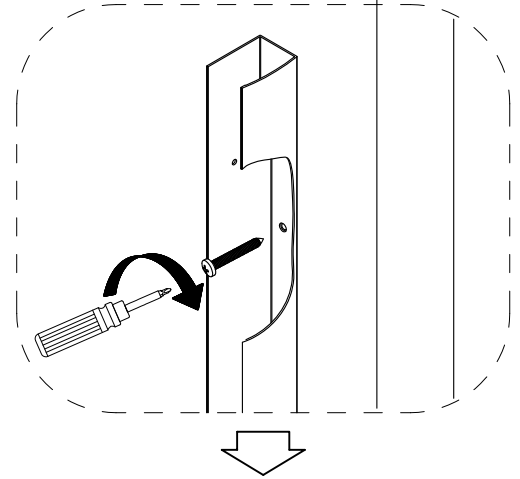

*Aqua i*  
Shower Enclosures

Ø6mm

Ø2.8mm

1

X1

2

X3

3

ST3.5X10

X3

4

X1

4

3

2

1

Ø6mm

Ø2.8mm

2

X3

3

ST3.5X10

X3

4