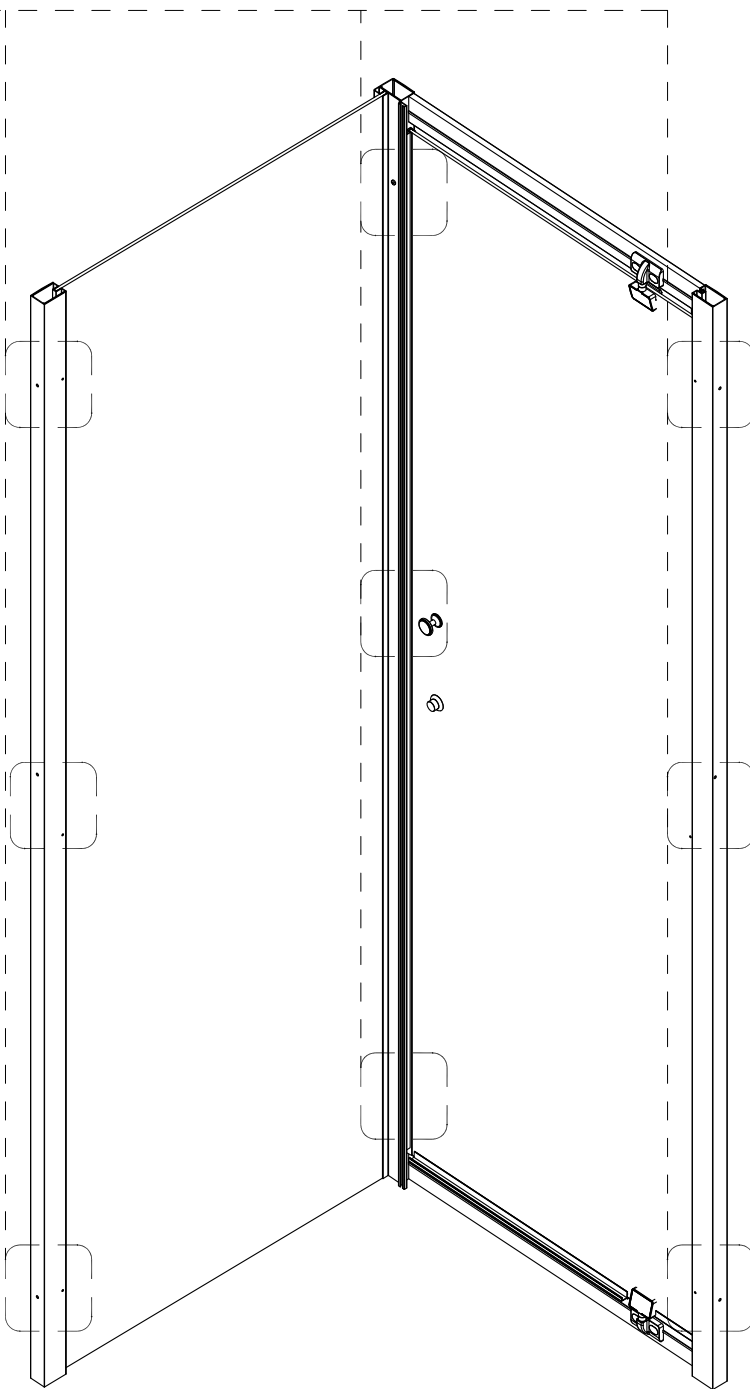

*Aqua i*  
Shower Enclosures

Ø6mm

Ø2.8mm

1

X1

2

X3

3

ST3.5X10

X3

4

X1

4

3

2

1

Ø6mm

Ø2.8mm

2

X3

3

ST3.5X10

X3

4