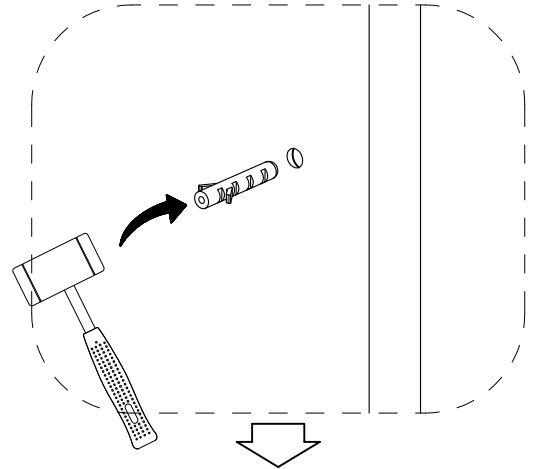

*Aqua i*  
Shower Enclosures

Ø6mm

Ø2.8mm

1

X1

2

X3

3

ST3.5X10

X3

4

X1

4

3

2

1

Ø6mm

Ø2.8mm

2

X3

3

ST3.5X10

X3

4