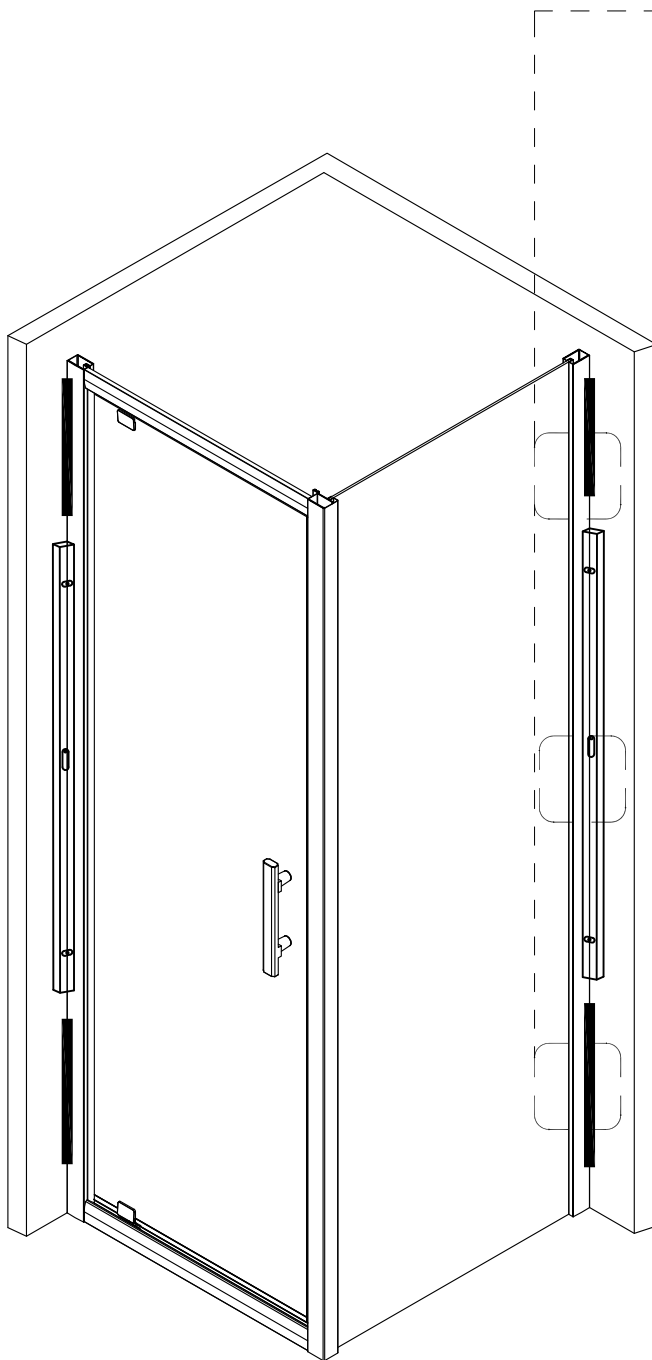

*Aqua i*  
Shower Enclosures

Ø6mm

Ø2.8mm

1

X1

2

X3

3

ST3.5X10

X3

4

X1

4

3

2

1

Ø6mm

Ø2.8mm

2

X3

3

ST3.5X10

X3

4