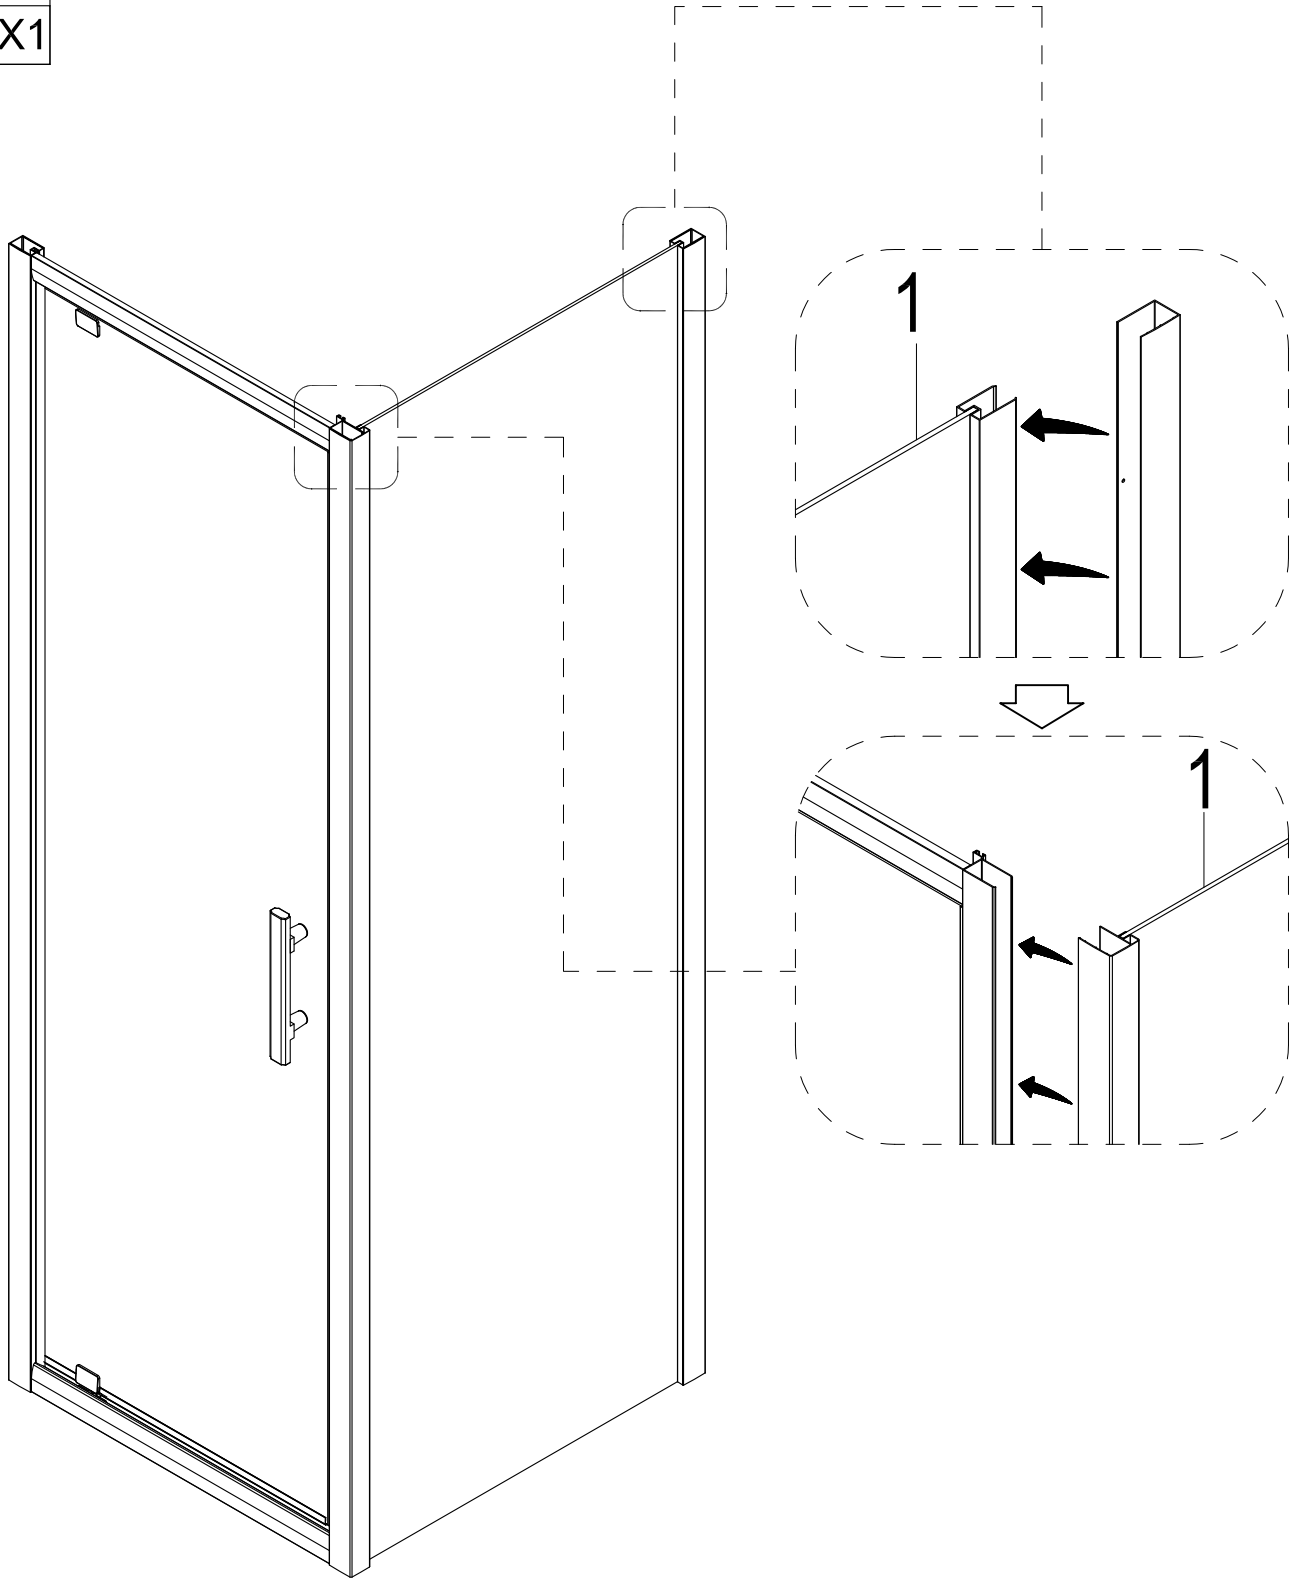

*Aqua i*  
Shower Enclosures

Ø6mm

Ø2.8mm

1

X1

2

X3

3

ST3.5X10

X3

4

X1

4

3

2

1

Ø6mm

Ø2.8mm

2

X3

3

ST3.5X10

X3

4